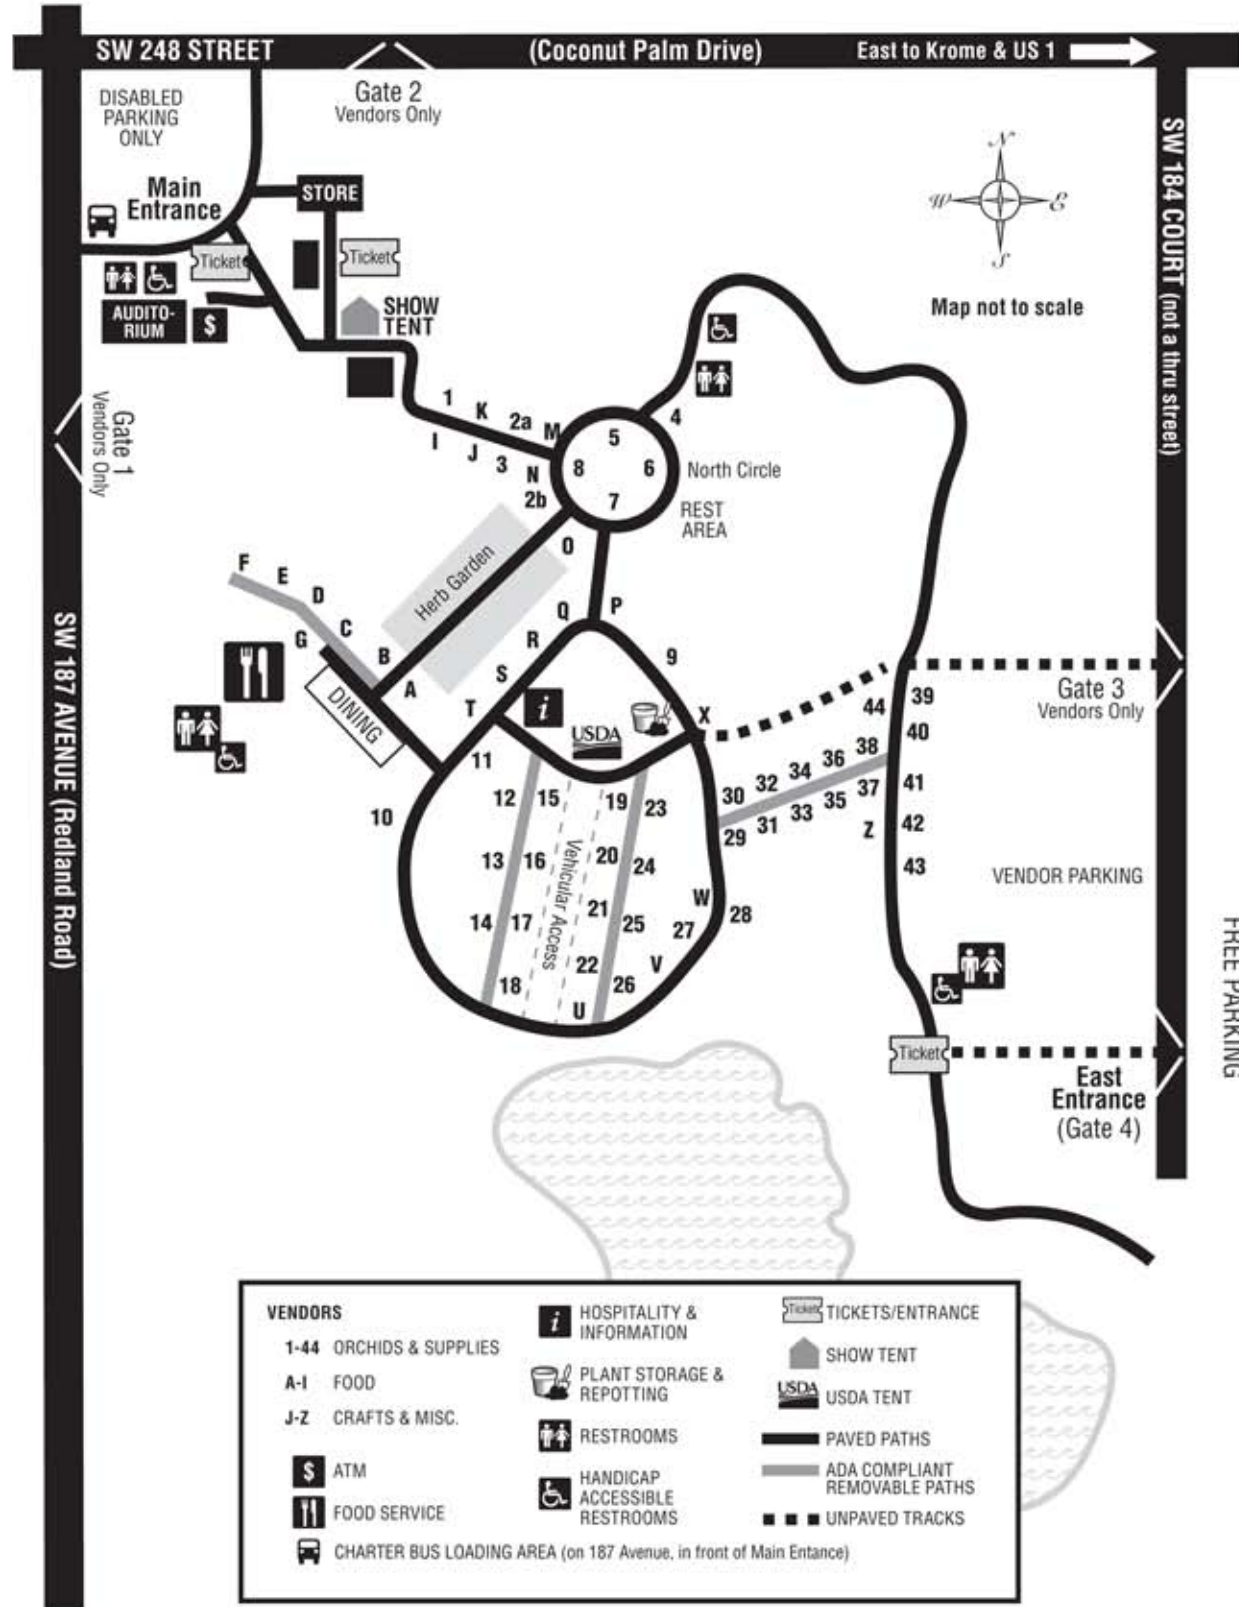

VENDORS		HOSPITALITY & INFORMATION		TICKETS/ENTRANCE	
1-44	ORCHIDS & SUPPLIES	<i>i</i>	HOSPITALITY & INFORMATION		TICKETS/ENTRANCE
A-I	FOOD		PLANT STORAGE & REPOTTING		SHOW TENT
J-Z	CRAFTS & MISC.		RESTROOMS		USDA TENT
	ATM		HANDICAP ACCESSIBLE RESTROOMS		PAVED PATHS
	FOOD SERVICE		UNPAVED TRACKS		ADA COMPLIANT REMOVABLE PATHS
	CHARTER BUS LOADING AREA (on 187 Avenue, in front of Main Entrance)				